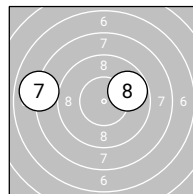

5 Shot Series

Single Shot Series

Tie Breaking

5 Shot Series

Serie 1: 9.6 ↗ 9.4 ↖ 9.6 ↖ 9.6 ↗ 8.3 ↑
 Serie 2: 10.2* ↑ 9.8 ↘ 9.7 ↗ 10.1 ↖ 9.8 ↗

Single Shot Series

Serie 1: 9.0 ↖ 8.4 ↑
 Serie 2: 10.6* ↑ 9.7 ↗
 Serie 3: 10.8* ↖ 10.0 ↖
 Serie 4: 9.4 ↖ 8.2 ↖
 Serie 5: 10.1 ↓ 9.9 ↗

Tie Breaking

Serie 1: 10.0 ↑

Ergebnis: **94.3 77.9_{SO}** (165)
 5 Shot Series: 94.3 Serien: 47.3 47.0
 Single Shot Series: 77.9 Serien: 19.5 20.6 20.0 17.8
 Tie Breaking: 0.0 Serien: 9.4
 Zähler: 8 7 3 1 0 0 0 0 0 0
 Innenzehner: 7

5 Shot Series

Single Shot Series

Tie Breaking

5 Shot Series

Serie 1: 10.6*↗ 10.5*↖ 8.4↖ 9.7↖ 8.1↖
 Serie 2: 7.6↖ 9.6↘ 10.1↘ 10.2*↗ 9.5↗

Single Shot Series

Serie 1: 9.2↖ 10.3*↖
 Serie 2: 10.2*↖ 10.4*↖
 Serie 3: 10.8*↘ 9.2↖
 Serie 4: 8.0↖ 9.8↗

Tie Breaking

Serie 1: 9.4↖

Fußnoten-Legende:

SO - Schütze oder Team hat an einem Shoot-off teilgenommen

Ergebnis: **101.1 142.2** (233)
 5 Shot Series: 101.1 Serien: 50.2 50.9
 Single Shot Series: 142.2 Serien: 19.9 19.5 20.6 20.1 20.9 20.9 20.3
 Zähler: 18 5 1 0 0 0 0 0 0 0 0
 Innenzehner: 13