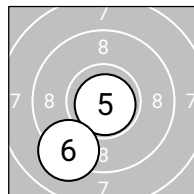

5 Shot Series

Single Shot Series

Tie Breaking

5 Shot Series

Serie 1: 9.6 ↗ 9.4 ↖ 9.6 ↖ 9.6 ↗ 8.3 ↑
 Serie 2: 10.2* ↑ 9.8 ↘ 9.7 ↗ 10.1 ↖ 9.8 ↗

Single Shot Series

Serie 1: 9.0 ↖ 8.4 ↑
 Serie 2: 10.6* ↑ 9.7 ↗
 Serie 3: 10.8* ↖ 10.0 ↖
 Serie 4: 9.4 ↖ 8.2 ↖
 Serie 5: 10.1 ↓ 9.9 ↗

Tie Breaking

Serie 1: 10.0 ↑

Ergebnis: **94.3 77.9_{SO}** (165)
 5 Shot Series: 94.3 Serien: 47.3 47.0
 Single Shot Series: 77.9 Serien: 19.5 20.6 20.0 17.8
 Tie Breaking: 0.0 Serien: 9.4
 Zähler: 8 7 3 1 0 0 0 0 0 0
 Innenzehner: 7

5 Shot Series

Single Shot Series

Tie Breaking

5 Shot Series

Serie 1: 10.6*↗ 10.5*↖ 8.4↖ 9.7↖ 8.1↖
 Serie 2: 7.6↖ 9.6↘ 10.1↘ 10.2*↗ 9.5↗

Single Shot Series

Serie 1: 9.2↖ 10.3*↖
 Serie 2: 10.2*↖ 10.4*↖
 Serie 3: 10.8*↘ 9.2↖
 Serie 4: 8.0↖ 9.8↗

Tie Breaking

Serie 1: 9.4↖

Fußnoten-Legende:

SO - Schütze oder Team hat an einem Shoot-off teilgenommen

Ergebnis: **101.1 142.2** (233)
 5 Shot Series: 101.1 Serien: 50.2 50.9
 Single Shot Series: 142.2 Serien: 19.9 19.5 20.6 20.1 20.9 20.9 20.3
 Zähler: 18 5 1 0 0 0 0 0 0 0 0
 Innenzehner: 13