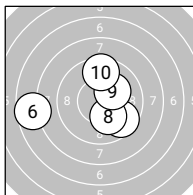

5 Shot Series

Single Shot Series

Tie Breaking

5 Shot Series

Serie 1: 9.6 ↗ 9.4 ↖ 9.6 ↖ 9.6 ↗ 8.3 ↑
 Serie 2: 10.2* ↑ 9.8 ↘ 9.7 ↗ 10.1 ↖ 9.8 ↗

Single Shot Series

Serie 1: 9.0 ↖ 8.4 ↑
 Serie 2: 10.6* ↑ 9.7 ↗
 Serie 3: 10.8* ↖ 10.0 ↖
 Serie 4: 9.4 ↖ 8.2 ↖
 Serie 5: 10.1 ↓ 9.9 ↗

Tie Breaking

Serie 1: 10.0 ↑

Ergebnis: **94.3 77.9_{SO}** (165)
 5 Shot Series: 94.3 Serien: 47.3 47.0
 Single Shot Series: 77.9 Serien: 19.5 20.6 20.0 17.8
 Tie Breaking: 0.0 Serien: 9.4
 Zähler: 8 7 3 1 0 0 0 0 0 0
 Innenzehner: 7

5 Shot Series

Single Shot Series

Tie Breaking

5 Shot Series

Serie 1: 10.6*↗ 10.5*↖ 8.4↖ 9.7↖ 8.1↖
 Serie 2: 7.6↖ 9.6↘ 10.1↘ 10.2*↗ 9.5↗

Single Shot Series

Serie 1: 9.2↖ 10.3*↖
 Serie 2: 10.2*↖ 10.4*↖
 Serie 3: 10.8*↘ 9.2↖
 Serie 4: 8.0↖ 9.8↗

Tie Breaking

Serie 1: 9.4↖

Fußnoten-Legende:

SO - Schütze oder Team hat an einem Shoot-off teilgenommen

Ergebnis: **101.1 142.2** (233)
 5 Shot Series: 101.1 Serien: 50.2 50.9
 Single Shot Series: 142.2 Serien: 19.9 19.5 20.6 20.1 20.9 20.9 20.3
 Zähler: 18 5 1 0 0 0 0 0 0 0 0
 Innenzehner: 13