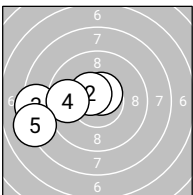

5 Shot Series

Single Shot Series

Tie Breaking

5 Shot Series

Serie 1: 9.6 ↗ 9.4 ↖ 9.6 ↖ 9.6 ↗ 8.3 ↑
 Serie 2: 10.2* ↑ 9.8 ↘ 9.7 ↗ 10.1 ↖ 9.8 ↗

Single Shot Series

Serie 1: 9.0 ↖ 8.4 ↑
 Serie 2: 10.6* ↑ 9.7 ↗
 Serie 3: 10.8* ↖ 10.0 ↖
 Serie 4: 9.4 ↖ 8.2 ↖
 Serie 5: 10.1 ↓ 9.9 ↗

Tie Breaking

Serie 1: 10.0 ↑

Ergebnis: **94.3 77.9_{SO}** (165)
 5 Shot Series: 94.3 Serien: 47.3 47.0
 Single Shot Series: 77.9 Serien: 19.5 20.6 20.0 17.8
 Tie Breaking: 0.0 Serien: 9.4
 Zähler: 8 7 3 1 0 0 0 0 0 0
 Innenzehner: 7

5 Shot Series

Single Shot Series

Tie Breaking

5 Shot Series

Serie 1: 10.6*↗ 10.5*↖ 8.4↖ 9.7↖ 8.1↖
 Serie 2: 7.6↖ 9.6↘ 10.1↘ 10.2*↗ 9.5↗

Single Shot Series

Serie 1: 9.2↖ 10.3*↖
 Serie 2: 10.2*↖ 10.4*↖
 Serie 3: 10.8*↘ 9.2↖
 Serie 4: 8.0↖ 9.8↗

Tie Breaking

Serie 1: 9.4↖

Fußnoten-Legende:

SO - Schütze oder Team hat an einem Shoot-off teilgenommen

Ergebnis: **101.1 142.2** (233)
 5 Shot Series: 101.1 Serien: 50.2 50.9
 Single Shot Series: 142.2 Serien: 19.9 19.5 20.6 20.1 20.9 20.9 20.3
 Zähler: 18 5 1 0 0 0 0 0 0 0 0
 Innenzehner: 13